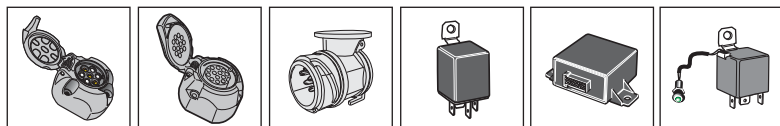

SPARE PARTS

www.ecs-electronics.com